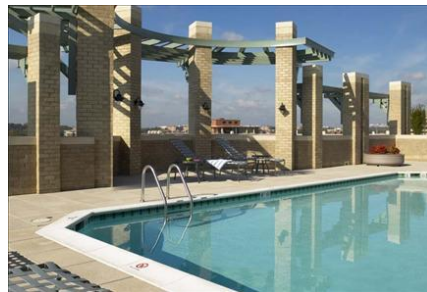

## Community Features

- ◆ Bicycle Storage
- ◆ Billiards Room
- ◆ Cyber Cafe
- ◆ Front Desk Staff 24-Hrs A Day
- ◆ Massage Center/ Sauna & Lounge
- ◆ Penthouse Club Level
- ◆ Reserved Garage Parking
- ◆ Rooftop Pool & Sun Deck
- ◆ Sports Club W/Cardio Theat
- ◆ Pet Friendly
- ◆ Gated Entrance/ Controlled Access
- ◆ Bus/Public Trans
- ◆ Business Center
- ◆ High Rise
- ◆ Pool
- ◆ Spa/Hot Tub/Sauna
- ◆ Concierge Service